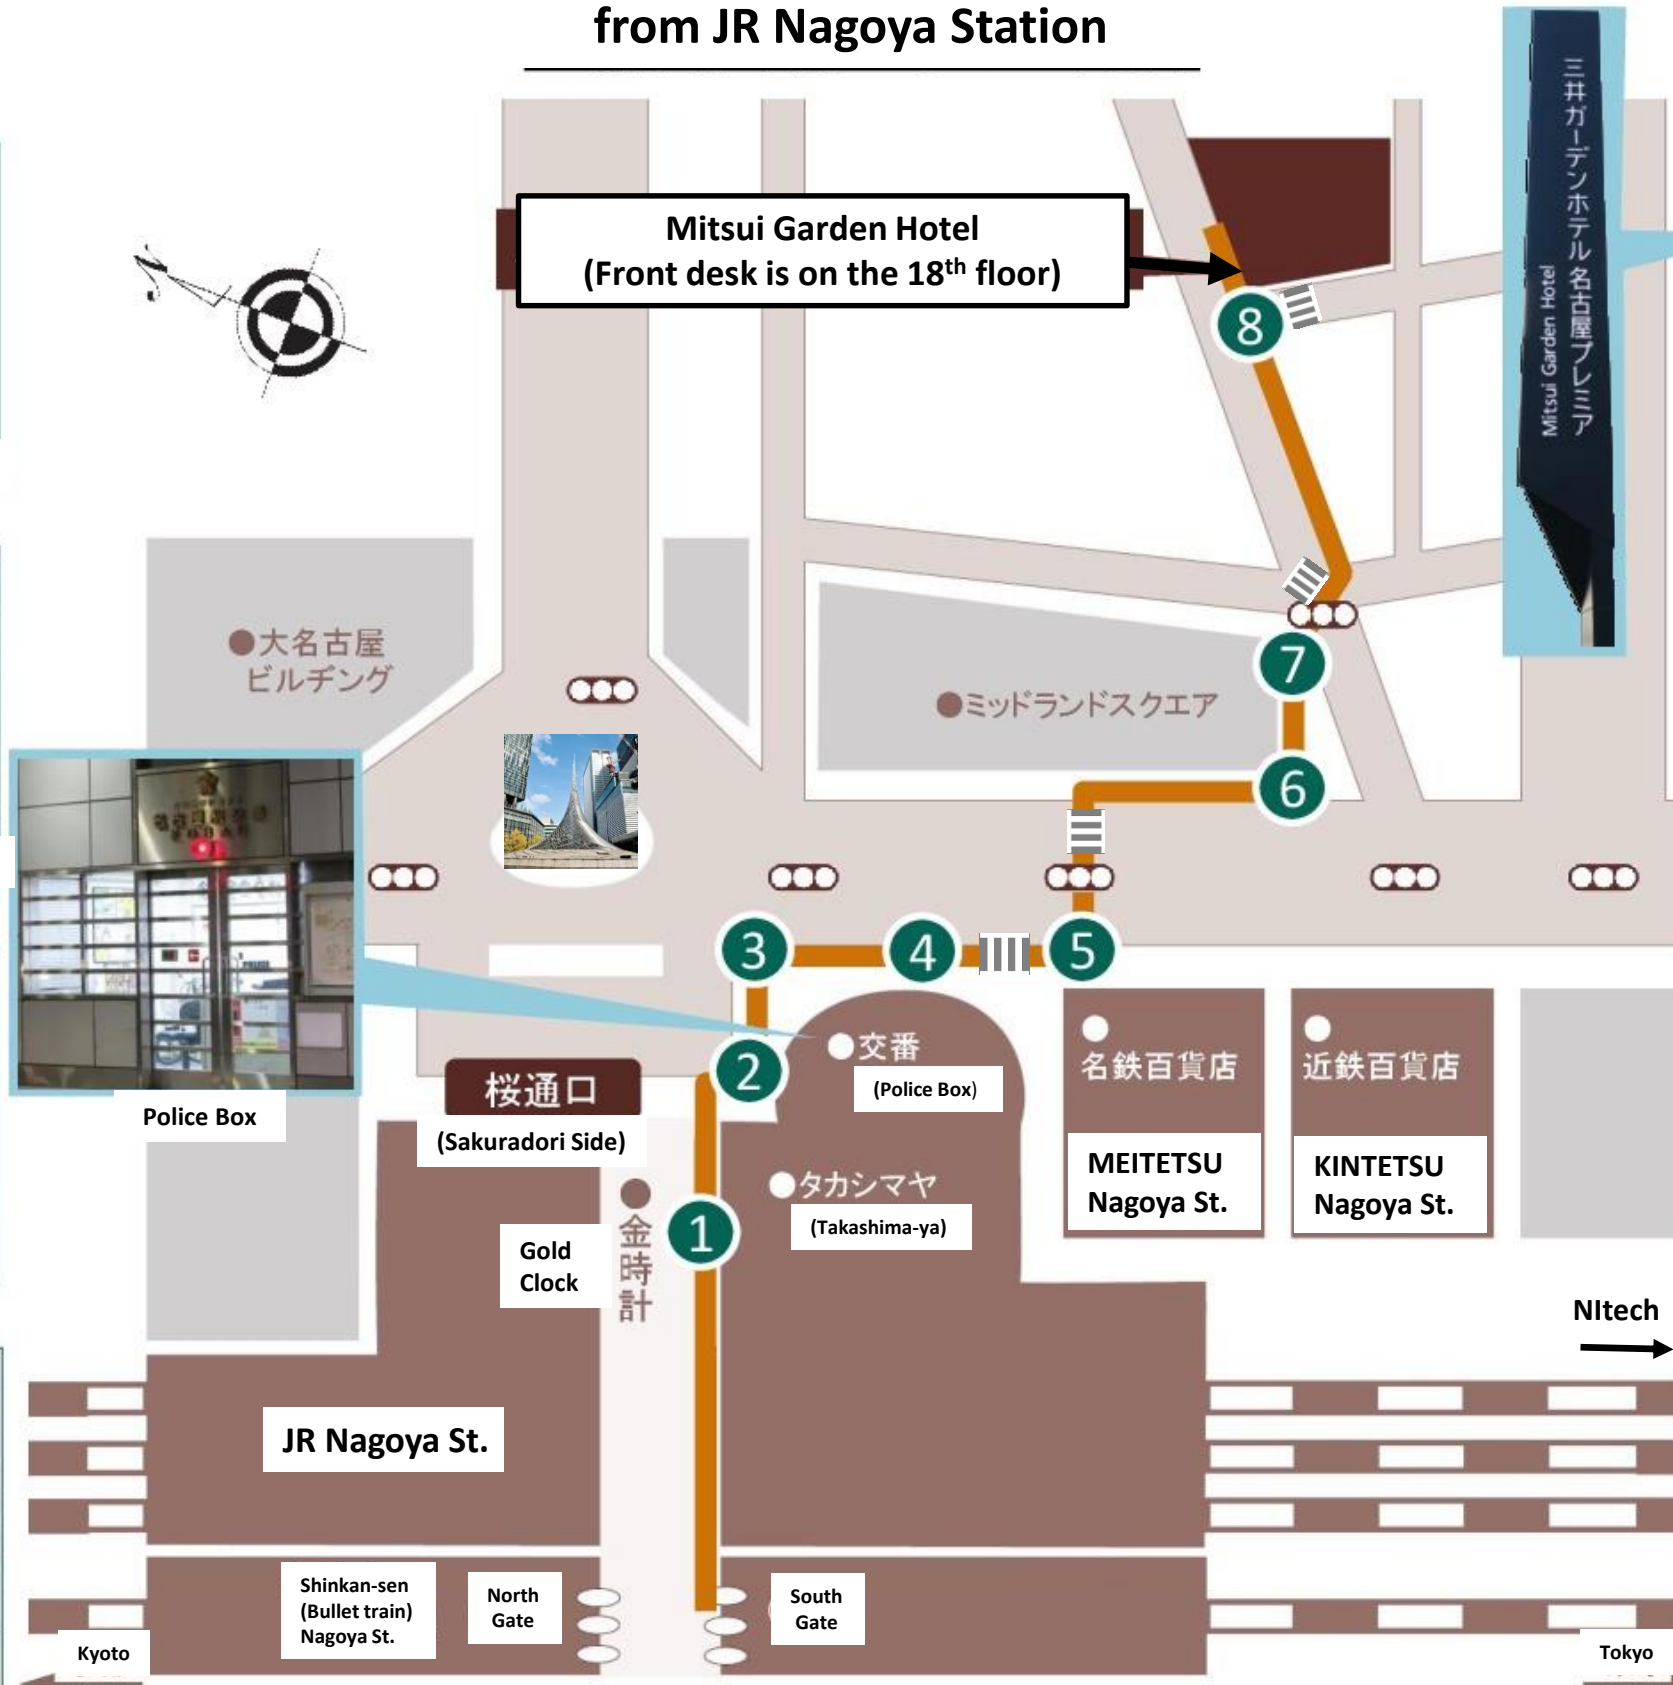

How to get Mitsui Garden Hotel from JR Nagoya Station

Go straight on the sidewalk.

Turn right on the corner of the police box.

Go toward the police box.

Go toward the Sakuradori side.

Take the elevator to 18th floor.

Go across the scramble crossing to the diagonally opposite corner.

Turn left on the corner of the brand store.

Go across the crosswalk and turn right.